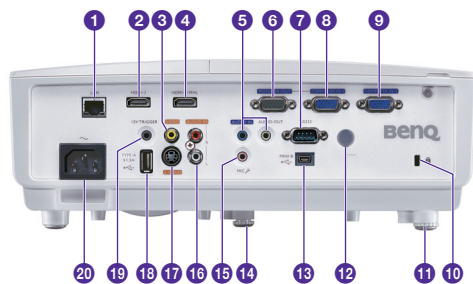

Input and Output Terminals

- ① RJ45 LAN input jack
- ② HDMI-2 input jack
- ③ VIDEO input jack
- ④ HDMI-1/MHL input jack
- ⑤ Audio input/output jack
- ⑥ RGB signal output jack
- ⑦ RS232 control port
- ⑧ COMPUTER-1 input jack
- ⑨ COMPUTER-2 input jack
- ⑩ Kensington anti-theft lock slot
- ⑪ Rear adjuster foot
- ⑫ Rear IR remote sensor
- ⑬ USB Mini-B port
- ⑭ Front adjuster foot
- ⑮ Microphone jack
- ⑯ Audio (L/R) input jack
- ⑰ S-VIDEO input jack
- ⑱ USB Type-A port
- ⑲ 12V TRIGGER
- ⑳ AC power cord inlet

Product Specifications

Projection System	DLP	
Native Resolution	XGA (1024x768)	
Brightness	4000 ANSI Lumen	
Contrast Ratio	11000:1	
Display Color	1.07 Billion Colors	
Lens	F=2.59~2.91, f=16.87~21.87mm	
Aspect Ratio	Native 4:3 (5 aspect ratio selectable)	
Throw Ratio	1.5-1.97(65" @2m)	
Image Size (Diagonal)	50" ~ 300"	
Zoom Ratio	1.3x	
Lamp Type	280W	
Lamp Mode (Normal/Eco/SmartEco/LampSave)*	3000/4000/6000 hours	
Keystone Adjustment	2D, Vertical & Horizontal ± 30 degrees	
Projection Offset	Vertical: 128% ±5%	
Resolution Support	VGA(640 x 480) to WUXGA_RB(1920 x 1200)*RB = Reduced blanking	
Horizontal Frequency	15K-102KHz	
Vertical Scan Rate	23-120Hz	
Compatibility	HDTV Compatibility	480i, 480p, 576i, 576p, 720p, 1080i, 1080p
	Video Compatibility	NTSC, PAL, SECAM
	3D Compatibility	Frame Sequential: Up to 60Hz 720p
	(Please refer to User Manual for detailed support timing.)	Frame Packing: Up to 24 Hz 1080p
		Side by Side: Up to 24Hz 1080p
		Top Bottom: Up to 60Hz 1080p
Interface	Computer in (D-sub 15pin)	x 2
	HDMI	x 2
	MHL	x 1 (share with HDMI 2)
	Monitor out	x 1
	Composite Video in (RCA)	x 1
	S-Video in	x 1
	Audio in (Mini Jack)	x 1
	Audio in (L/R)	x 1
	Audio out (Mini Jack)	x 1
	Microphone in (Mini jack)	x 1
	Speaker	10W x 1
	LAN(RJ-45)	x 1 (LAN Control & LAN display)
	USB (Type A)	x 1
	USB (Type Mini B)	x 1
	DC 12V Trigger (3.5mm Jack)	x 1
	RS232 (DB-9pin)	x 1
	IR Receiver	x2 (Front+Rear)
Dimensions	Dimensions(W x H x D)	„314.2x116x216.3mm (include feet)
	Weight	314.2x102x216.3mm (exclude)“
		7.28 lbs (3.3 Kg)
Power	Power Supply	AC100 to 240V, 3.9A, 50 to 60 Hz
	Power Consumption	370W(Normal), 310W(Eco), Standby<0.5W
Audible Noise	37/34 dBA (Normal/Economic mode)	
On-Screen Display Languages	Arabic/Bulgarian/ Croatian/ Czech/ Danish/ Dutch/ English/ Finnish/ French/ German/ Greek/ Hindi/ Hungarian/ Italian/ Indonesian/ Japanese/ Korean/ Norwegian/ Polish/ Portuguese/ Romanian/ Russian/ Simplified Chinese/Spanish/ Swedish/Turkish/ Thai/ Traditional Chinese (28 Languages)	

Logistics information

Product Code	9HJCM77.23E
EAN Code	471 8755 05354 2
Dimensions Single Carton (cm)	24.* 29 * 41.8
Carton Weight (kg)	5
Pallet Qty	64

BenQ Europe B.V.
Meerenakkerweg 1-17
5652 AR Eindhoven
The Netherlands
Tel: +31 88 8889200
Fax: +31 88 8889299